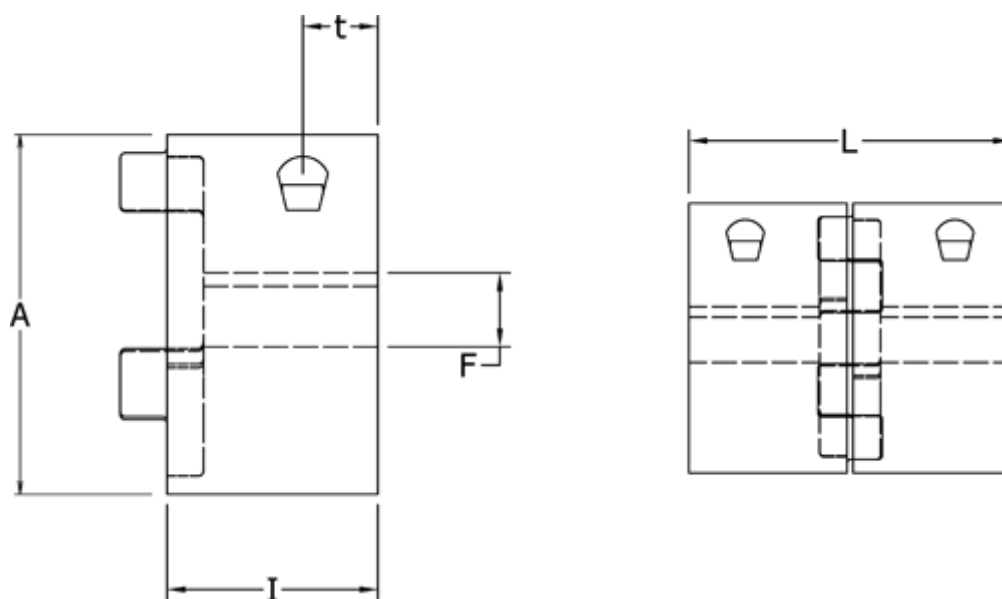

Article number: 3335038M028

Description: Clamping Hub Klonex ES 38/45
ALU Aluminium, Bore 28H7 mm

Measures

A = 80
F = 28
I = 45
L = 114
t = 16.0